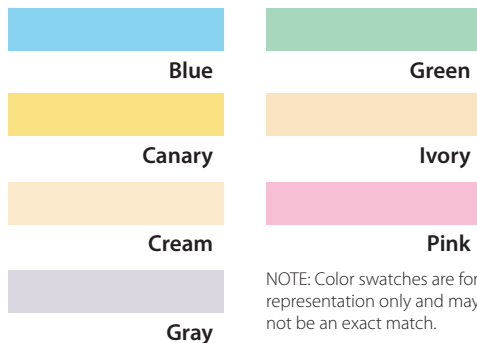

# Lettermark® Envelope Colors

Basis Weight	GSM	Opacity	Smoothness	Caliper
17 X 22/500				
20	74	90	160	4.0
24	89	93	200	4.9

NOTE: Color swatches are for representation only and may not be an exact match.

## Features:

- Seven eye-pleasing colors: Canary, Pink, Blue, Green, Cream, Gray and Ivory
- A reliable press performer