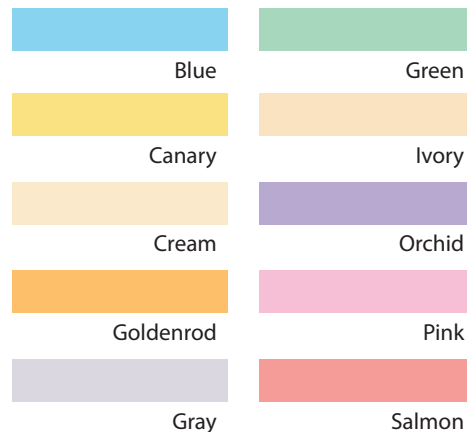

Lettermark® Colors Multipurpose

Basis Weight	GSM	Smoothness	Caliper	PC Fiber
TEXT 17 x 22				
20	75	160	4.0	30%

NOTE: Color swatches are for representation only and may not be an exact match.

Features:

- 10 colors including cream and pastels
- Precision trimmed and consistent moisture content for excellent runnability
- Matches Lettermark® Colors Opaque Text & Cover, Index, Tag and Vellum Bristol for use in color-coordinated documents

Lettermark® Colors Multipurpose

			CARTONS			
Basis Weight	Size	M Weight	Sheets/ Ream	Sheets/ Carton	Cartons/ Pallet	Item Code #
BLUE - SMOOTH						
20	☒ 8.5 x 11	10.00	500	5,000	40	94284
	8.5 x 14	12.72	500	5,000	12	94286
	11 x 17	20.00	500	2,500	40	94287
CANARY - SMOOTH						
20	☒ 8.5 x 11	10.00	500	5,000	40	94290
	8.5 x 14	12.72	500	5,000	12	94292
	11 x 17	20.00	500	2,500	40	94293
CREAM - SMOOTH						
20	8.5 x 11	10.00	500	5,000	40	94296
GOLDENROD - SMOOTH						
20	☒ 8.5 x 11	10.00	500	5,000	40	94299
GRAY - SMOOTH						
20	8.5 x 11	10.00	500	5,000	16	94302
GREEN - SMOOTH						
20	☒ 8.5 x 11	10.00	500	5,000	40	94304
	8.5 x 14	12.72	500	5,000	12	94306
	11 x 17	20.00	500	2,500	40	94307
IVORY - SMOOTH						
20	8.5 x 11	10.00	500	5,000	16	94308
ORCHID - SMOOTH						
20	8.5 x 11	10.00	500	5,000	16	94311
PINK - SMOOTH						
20	☒ 8.5 x 11	10.00	500	5,000	40	94314
SALMON - SMOOTH						
20	8.5 x 11	10.00	500	5,000	16	94318