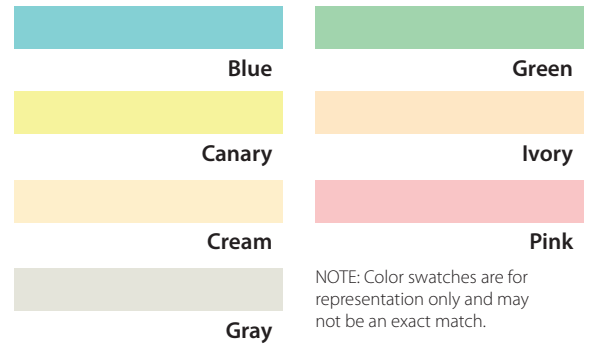

Lettermark™ Envelope Colors

Basis Weight	Color	GSM	Opacity	Smoothness	Caliper
17 x 22/500					
20	Blue	74	90	160	4.0
	Canary	74	90	160	4.0
	Cream	74	90	160	4.0
	Gray	74	90	160	4.0
	Green	74	90	160	4.0
	Pink	74	90	160	4.0
24	Blue	89	93	200	4.9
	Canary	89	93	200	4.9
	Cream	89	93	200	4.9
	Gray	89	93	200	4.9
	Green	89	93	200	4.9
	Ivory	89	93	200	4.9
	Pink	89	93	200	4.9

Features:

- Seven eye-pleasing colors: Canary, Pink, Blue, Green, Cream, Gray and Ivory
- A reliable press performer

Common Uses:

- Direct mail
- Greeting card envelopes
- Packaging applications

Environmental Characteristics: